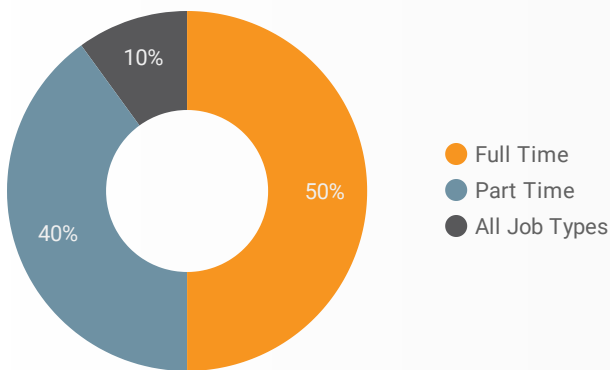

1 - 50 / 381 < >

INTEREST BY SKILL LEVEL

TOP OCCUPATIONS

4-DIGIT NOC CODE	POSTINGS ▾
Social and community service workers	84
Retail salespersons	80
Administrative assistants	61
Other customer and information services repres...	55
Material handlers	51
Home support workers, housekeepers and relate...	49
General office support workers	45
Light duty cleaners	43
Delivery and courier service drivers	41
Food counter attendants, kitchen helpers and rel...	33
Cashiers	31
Early childhood educators and assistants	26
Janitors, caretakers and building superintendents	26
Other labourers in processing, manufacturing an...	22

1 - 50 / 169 < >

INTEREST BY JOB TYPE

INTEREST BY JOB DURATION