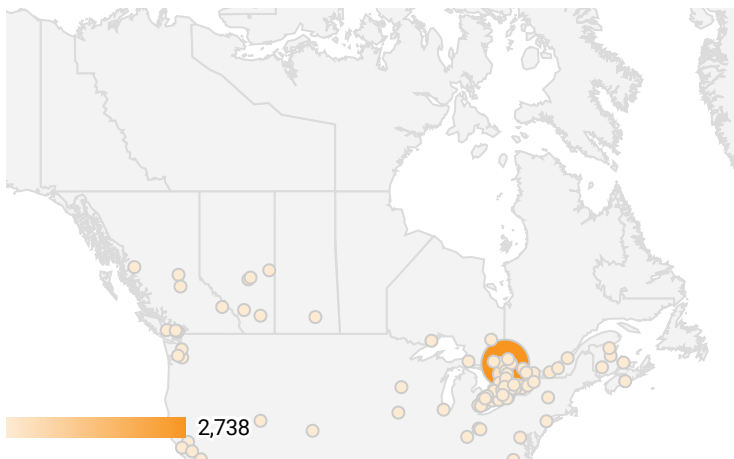

FILTER

AGE GROUP ▾

GENDER ▾

TOOL ▾

ALL WEBSITE TRAFFIC BY LOCATION

	City	Users	Pageviews ▾
1.	North Bay	141	2,738
2.	Toronto	47	367
3.	Parry Sound	16	154
4.	Hamilton	15	89
5.	Barrie	9	66
6.	Mississauga	15	59
7.	Kawartha Lak...	3	39
8.	Montreal	10	35
9.	Shinjuku City	2	31
10.	Burk's Falls	4	29
11.	West Nipissing	4	29
12.	Lagos	4	25
13.	Windsor	4	23
14.	New Tecumse...	2	22
15.	Vaughan	4	22
16.	London	10	20
17.	Kampala	1	20
18.	Brampton	9	18
19.	Ottawa	12	18

1 - 100 / 137 < >

JOB-SEEKER REFERRALS

Job Postings
1,498

Employers
382

Services
0

INTERACTIONS BY TOOL

2,040

INTERACTIONS BY AGE GROUP