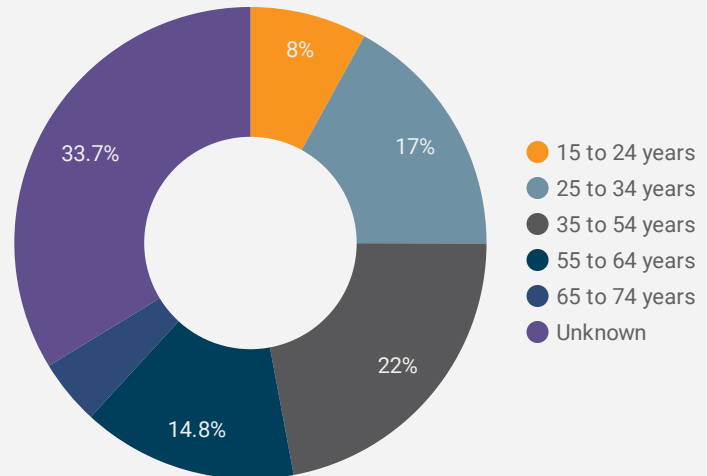

FILTER

AGE GROUP ▾

GENDER ▾

TOOL ▾

ALL WEBSITE TRAFFIC BY LOCATION

	City	Users	Pageviews ▾
1.	North Bay	141	2,738
2.	Toronto	47	367
3.	Parry Sound	16	154
4.	Hamilton	15	89
5.	Barrie	9	66
6.	Mississauga	15	59
7.	Kawartha Lak...	3	39
8.	Montreal	10	35
9.	Shinjuku City	2	31
10.	Burk's Falls	4	29
11.	West Nipissing	4	29
12.	Lagos	4	25
13.	Windsor	4	23
14.	New Tecumse...	2	22
15.	Vaughan	4	22
16.	London	10	20
17.	Kampala	1	20
18.	Brampton	9	18
19.	Ottawa	12	18

1 - 100 / 137 < >

JOB-SEEKER REFERRALS

Job Postings
1,498

Employers
382

Services
0

INTERACTIONS BY TOOL

2,040

INTERACTIONS BY AGE GROUP

INTERACTIONS BY GENDER

Source:

Job search data is collected from user interactions with the job finding tools on the www.readysethired.ca.ca website. Location data is collected by Google Analytics and cannot be filtered using the age range, gender or tool filters at the top of the page.