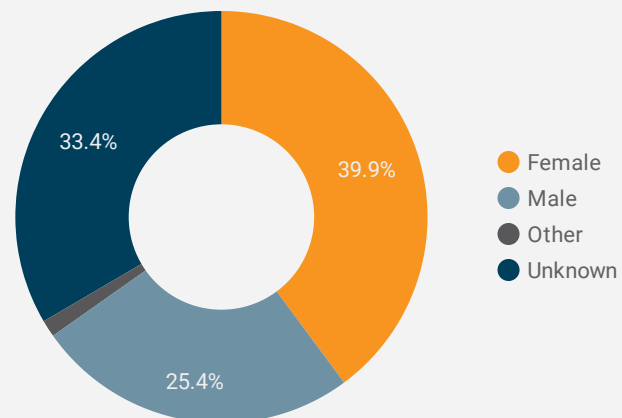

FILTER

AGE GROUP ▾

GENDER ▾

TOOL ▾

ALL WEBSITE TRAFFIC BY LOCATION

	City	Users	Pageviews ▾
1.	North Bay	141	2,738
2.	Toronto	47	367
3.	Parry Sound	16	154
4.	Hamilton	15	89
5.	Barrie	9	66
6.	Mississauga	15	59
7.	Kawartha Lak...	3	39
8.	Montreal	10	35
9.	Shinjuku City	2	31
10.	Burk's Falls	4	29
11.	West Nipissing	4	29
12.	Lagos	4	25
13.	Windsor	4	23
14.	New Tecumse...	2	22
15.	Vaughan	4	22
16.	London	10	20
17.	Kampala	1	20
18.	Brampton	9	18
19.	Ottawa	12	18

1 - 100 / 137 < >

JOB-SEEKER REFERRALS

Job Postings
1,498

Employers
382

Services
0

INTERACTIONS BY TOOL

2,040

INTERACTIONS BY AGE GROUP

INTERACTIONS BY GENDER

Source:

Job search data is collected from user interactions with the job finding tools on the www.readysethired.ca.ca website. Location data is collected by Google Analytics and cannot be filtered using the age range, gender or tool filters at the top of the page.