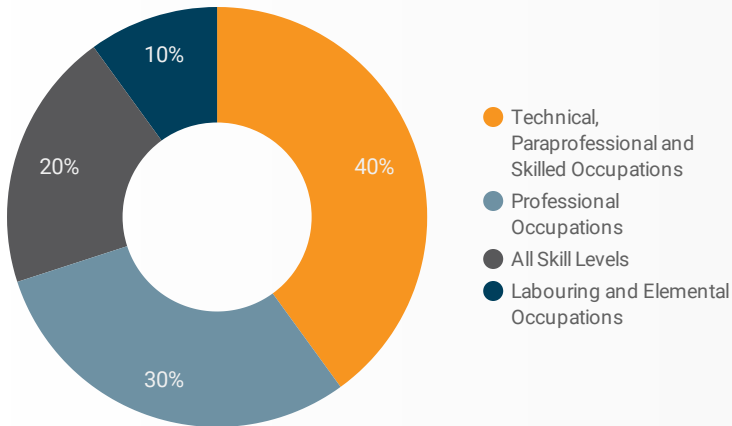

1 - 100 / 137 < >

JOB-SEEKER REFERRALS

Job Postings
1,498

Employers
382

Services
0

INTERACTIONS BY TOOL

2,040

INTERACTIONS BY AGE GROUP

INTERACTIONS BY GENDER

Source:

Job search data is collected from user interactions with the job finding tools on the www.readysethired.ca.ca website. Location data is collected by Google Analytics and cannot be filtered using the age range, gender or tool filters at the top of the page.

1 - 50 / 381 < >

INTEREST BY SKILL LEVEL

TOP OCCUPATIONS

4-DIGIT NOC CODE	POSTINGS ▾
Social and community service workers	84
Retail salespersons	80
Administrative assistants	61
Other customer and information services repres...	55
Material handlers	51
Home support workers, housekeepers and relate...	49
General office support workers	45
Light duty cleaners	43
Delivery and courier service drivers	41
Food counter attendants, kitchen helpers and rel...	33
Cashiers	31
Early childhood educators and assistants	26
Janitors, caretakers and building superintendents	26
Other labourers in processing, manufacturing an...	22