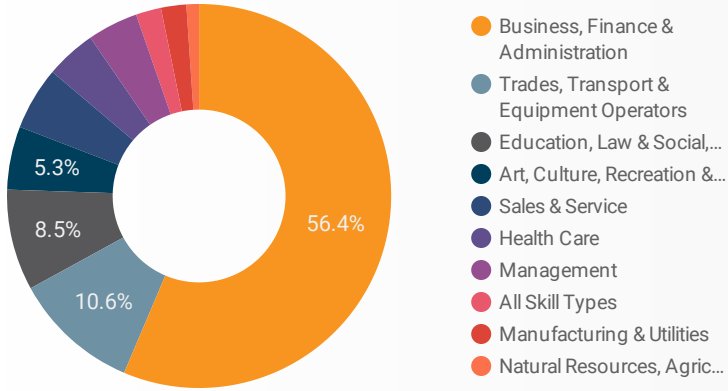

FILTER

AGE GROUP ▾

GENDER ▾

TOOL ▾

INTEREST BY SKILL TYPE