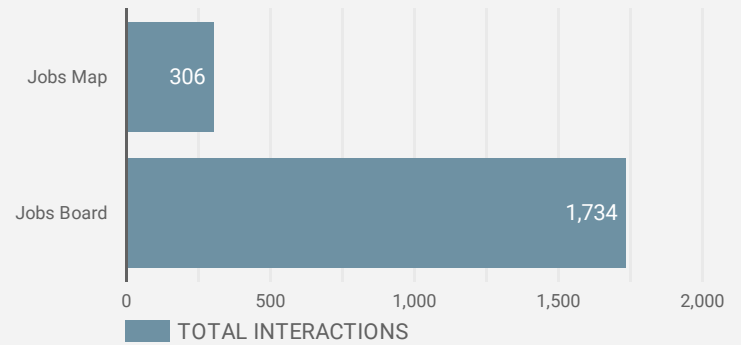

FILTER

AGE GROUP ▾

GENDER ▾

TOOL ▾

ALL WEBSITE TRAFFIC BY LOCATION

	City	Users	Pageviews ▾
1.	North Bay	141	2,738
2.	Toronto	47	367
3.	Parry Sound	16	154
4.	Hamilton	15	89
5.	Barrie	9	66
6.	Mississauga	15	59
7.	Kawartha Lak...	3	39
8.	Montreal	10	35
9.	Shinjuku City	2	31
10.	Burk's Falls	4	29
11.	West Nipissing	4	29
12.	Lagos	4	25
13.	Windsor	4	23
14.	New Tecumse...	2	22
15.	Vaughan	4	22
16.	London	10	20
17.	Kampala	1	20
18.	Brampton	9	18
19.	Ottawa	12	18

1 - 100 / 137 < >

JOB-SEEKER REFERRALS

Job Postings
1,498

Employers
382

Services
0

INTERACTIONS BY TOOL

2,040

INTERACTIONS BY AGE GROUP

INTERACTIONS BY GENDER

Source:

Job search data is collected from user interactions with the job finding tools on the www.readysethired.ca.ca website. Location data is collected by Google Analytics and cannot be filtered using the age range, gender or tool filters at the top of the page.