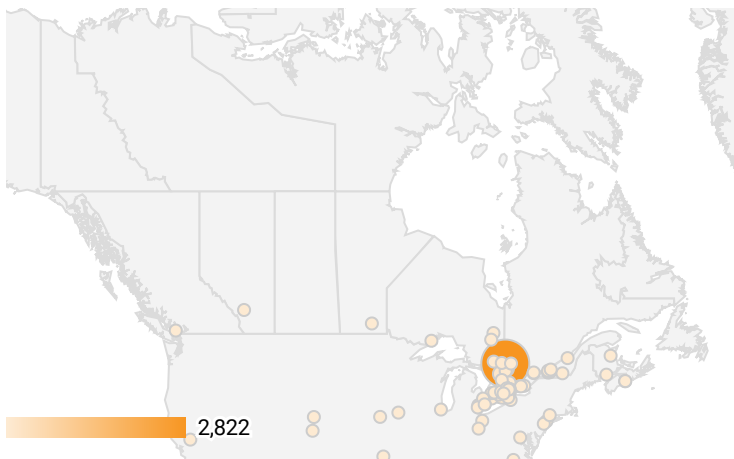

FILTER

AGE GROUP ▾

GENDER ▾

TOOL ▾

ALL WEBSITE TRAFFIC BY LOCATION

	City	Users	Pageviews ▾
1.	North Bay	183	2,822
2.	Tunis	122	411
3.	Toronto	38	329
4.	Casablanca	63	196
5.	South River	2	152
6.	Parry Sound	14	150
7.	Hamilton	8	126
8.	Marrakesh	21	93
9.	Yaounde	14	83
10.	Oran	20	74
11.	Brampton	10	69
12.	Douala	18	63
13.	Barrie	5	58
14.	Mississauga	6	55
15.	Burk's Falls	4	49
16.	Kenitra	5	48
17.	Montreal	10	48
18.	Constantine	15	47
19.	Nairobi	2	45

1 - 100 / 183 < >

JOB-SEEKER REFERRALS

Job Postings
2,601

Employers
428

Services
6

INTERACTIONS BY TOOL

4,043

INTERACTIONS BY AGE GROUP