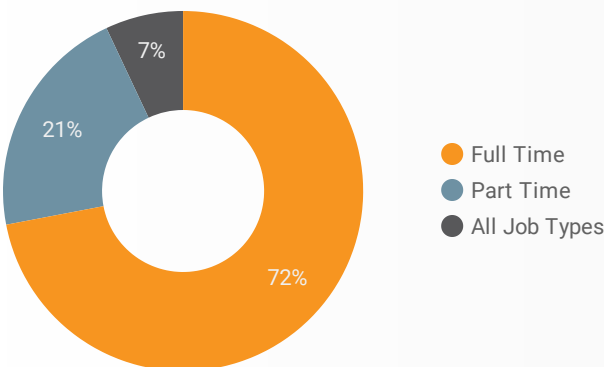

1 - 50 / 427 < >

INTEREST BY SKILL LEVEL

TOP OCCUPATIONS

4-DIGIT NOC CODE	POSTINGS ▾
Retail salespersons	99
Administrative assistants	89
Other customer and information services repres...	75
Food counter attendants, kitchen helpers and rel...	64
Material handlers	61
Social and community service workers	60
Mail, postal and related workers	53
Janitors, caretakers and building superintendents	53
Light duty cleaners	47
General office support workers	39
Store shelf stockers, clerks and order fillers	39
Cashiers	38
Machinists and machining and tooling inspectors	37
Receptionists	37

1 - 50 / 195 < >

INTEREST BY JOB TYPE

INTEREST BY JOB DURATION