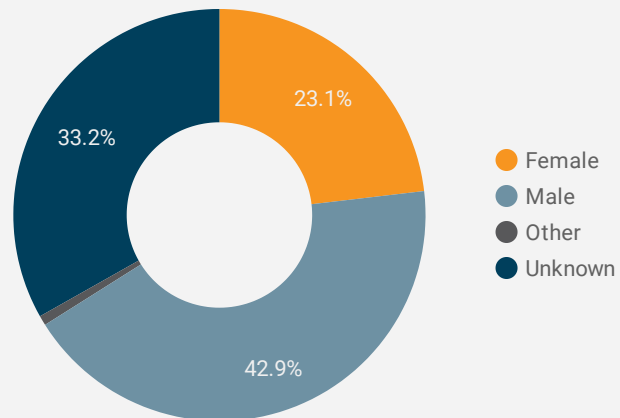

FILTER

AGE GROUP ▾

GENDER ▾

TOOL ▾

ALL WEBSITE TRAFFIC BY LOCATION

	City	Users	Pageviews ▾
1.	North Bay	183	2,822
2.	Tunis	122	411
3.	Toronto	38	329
4.	Casablanca	63	196
5.	South River	2	152
6.	Parry Sound	14	150
7.	Hamilton	8	126
8.	Marrakesh	21	93
9.	Yaounde	14	83
10.	Oran	20	74
11.	Brampton	10	69
12.	Douala	18	63
13.	Barrie	5	58
14.	Mississauga	6	55
15.	Burk's Falls	4	49
16.	Kenitra	5	48
17.	Montreal	10	48
18.	Constantine	15	47
19.	Nairobi	2	45

1 - 100 / 183 < >

JOB-SEEKER REFERRALS

Job Postings
2,601

Employers
428

Services
6

INTERACTIONS BY TOOL

4,043

INTERACTIONS BY AGE GROUP

INTERACTIONS BY GENDER

Source:

Job search data is collected from user interactions with the job finding tools on the www.readysethired.ca.ca website. Location data is collected by Google Analytics and cannot be filtered using the age range, gender or tool filters at the top of the page.