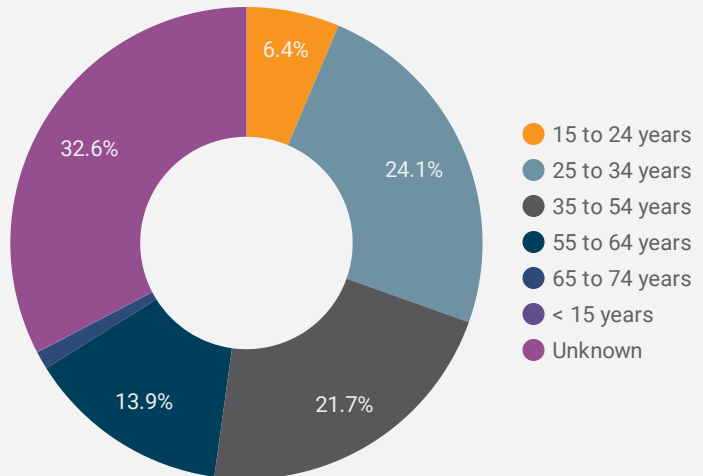

FILTER

AGE GROUP ▾

GENDER ▾

TOOL ▾

ALL WEBSITE TRAFFIC BY LOCATION

	City	Users	Pageviews ▾
1.	North Bay	183	2,822
2.	Tunis	122	411
3.	Toronto	38	329
4.	Casablanca	63	196
5.	South River	2	152
6.	Parry Sound	14	150
7.	Hamilton	8	126
8.	Marrakesh	21	93
9.	Yaounde	14	83
10.	Oran	20	74
11.	Brampton	10	69
12.	Douala	18	63
13.	Barrie	5	58
14.	Mississauga	6	55
15.	Burk's Falls	4	49
16.	Kenitra	5	48
17.	Montreal	10	48
18.	Constantine	15	47
19.	Nairobi	2	45

1 - 100 / 183 < >

JOB-SEEKER REFERRALS

Job Postings
2,601

Employers
428

Services
6

INTERACTIONS BY TOOL

4,043

INTERACTIONS BY AGE GROUP

INTERACTIONS BY GENDER

Source:

Job search data is collected from user interactions with the job finding tools on the www.readysethired.ca.ca website. Location data is collected by Google Analytics and cannot be filtered using the age range, gender or tool filters at the top of the page.