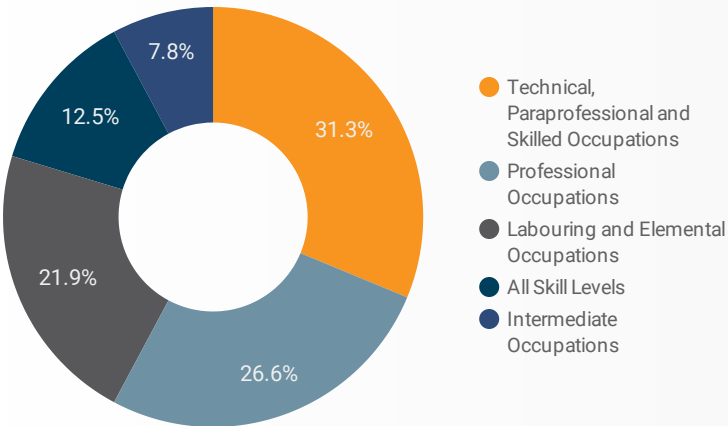

INTEREST BY SKILL LEVEL