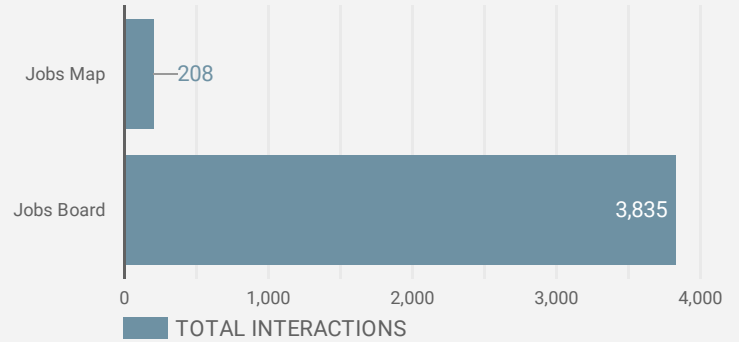

FILTER

AGE GROUP ▾

GENDER ▾

TOOL ▾

ALL WEBSITE TRAFFIC BY LOCATION

	City	Users	Pageviews ▾
1.	North Bay	183	2,822
2.	Tunis	122	411
3.	Toronto	38	329
4.	Casablanca	63	196
5.	South River	2	152
6.	Parry Sound	14	150
7.	Hamilton	8	126
8.	Marrakesh	21	93
9.	Yaounde	14	83
10.	Oran	20	74
11.	Brampton	10	69
12.	Douala	18	63
13.	Barrie	5	58
14.	Mississauga	6	55
15.	Burk's Falls	4	49
16.	Kenitra	5	48
17.	Montreal	10	48
18.	Constantine	15	47
19.	Nairobi	2	45

1 - 100 / 183 < >

JOB-SEEKER REFERRALS

Job Postings
2,601

Employers
428

Services
6

INTERACTIONS BY TOOL

4,043

INTERACTIONS BY AGE GROUP

INTERACTIONS BY GENDER

Source:

Job search data is collected from user interactions with the job finding tools on the www.readysethired.ca.ca website. Location data is collected by Google Analytics and cannot be filtered using the age range, gender or tool filters at the top of the page.