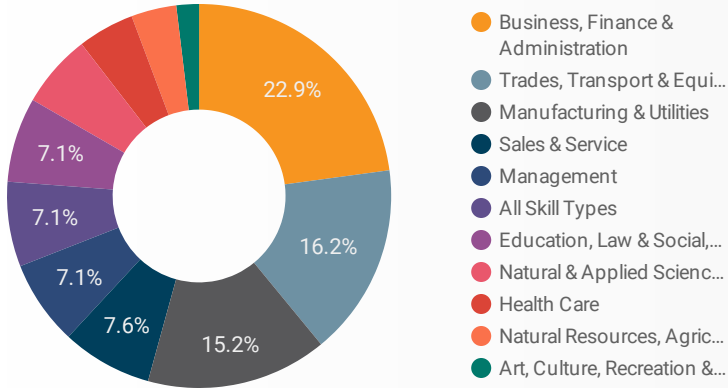

1 - 100 / 183 < >

JOB-SEEKER REFERRALS

Job Postings
2,601

Employers
428

Services
6

INTERACTIONS BY TOOL

4,043

INTERACTIONS BY AGE GROUP

INTERACTIONS BY GENDER

Source:

Job search data is collected from user interactions with the job finding tools on the www.readysethired.ca.ca website. Location data is collected by Google Analytics and cannot be filtered using the age range, gender or tool filters at the top of the page.

This Employment Ontario service is funded by the Government of Ontario
Ce service Emploi Ontario est financé par le gouvernement de l'Ontario.

FILTER

AGE GROUP ▾

GENDER ▾

TOOL ▾

INTEREST BY SKILL TYPE

TOP EMPLOYERS & AGENCIES