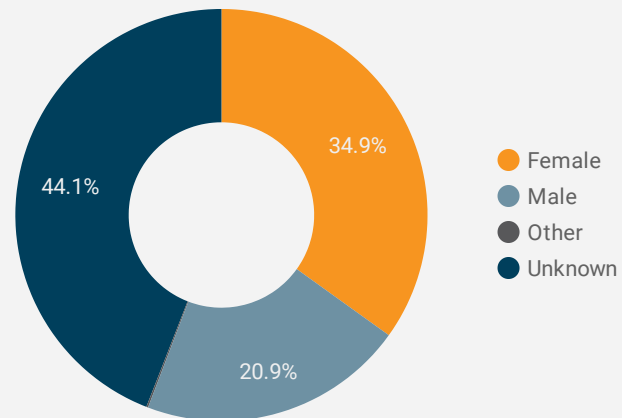

FILTER

AGE GROUP ▾

GENDER ▾

TOOL ▾

ALL WEBSITE TRAFFIC BY LOCATION

	City	Users	Pageviews ▾
1.	North Bay	167	2,481
2.	Toronto	47	449
3.	Mississauga	4	120
4.	Parry Sound	12	119
5.	West Nipissing	9	77
6.	Burlington	8	72
7.	Hamilton	9	63
8.	Huntsville	7	53
9.	London	5	53
10.	Ashburn	46	46
11.	New Tecumse...	5	45
12.	Brampton	10	37
13.	Barrie	3	35
14.	Greater Sudb...	5	34
15.	Burk's Falls	4	32
16.	Quebec City	2	31
17.	Lincoln	2	27
18.	Lome	4	24
19.	South River	3	24

1 - 80 / 80 < >

JOB-SEEKER REFERRALS

Job Postings
1,432

Employers
313

Services
1

INTERACTIONS BY TOOL

2,023

INTERACTIONS BY AGE GROUP

INTERACTIONS BY GENDER

Source:

Job search data is collected from user interactions with the job finding tools on the www.readysethired.ca.ca website. Location data is collected by Google Analytics and cannot be filtered using the age range, gender or tool filters at the top of the page.