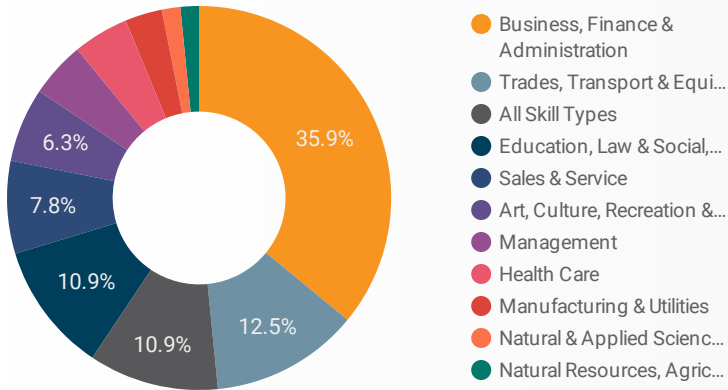

1 - 80 / 80 < >

JOB-SEEKER REFERRALS

Job Postings
1,432

Employers
313

Services
1

INTERACTIONS BY TOOL

2,023

INTERACTIONS BY AGE GROUP

FILTER

AGE GROUP ▾

GENDER ▾

TOOL ▾

INTEREST BY SKILL TYPE

INTEREST BY SKILL LEVEL

INTEREST BY JOB TYPE

INTEREST BY JOB DURATION