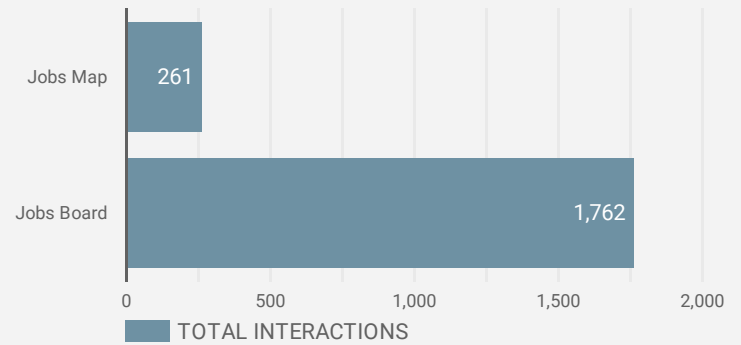

FILTER

AGE GROUP ▾

GENDER ▾

TOOL ▾

ALL WEBSITE TRAFFIC BY LOCATION

	City	Users	Pageviews ▾
1.	North Bay	167	2,481
2.	Toronto	47	449
3.	Mississauga	4	120
4.	Parry Sound	12	119
5.	West Nipissing	9	77
6.	Burlington	8	72
7.	Hamilton	9	63
8.	Huntsville	7	53
9.	London	5	53
10.	Ashburn	46	46
11.	New Tecumse...	5	45
12.	Brampton	10	37
13.	Barrie	3	35
14.	Greater Sudb...	5	34
15.	Burk's Falls	4	32
16.	Quebec City	2	31
17.	Lincoln	2	27
18.	Lome	4	24
19.	South River	3	24

1 - 80 / 80 < >

JOB-SEEKER REFERRALS

Job Postings
1,432

Employers
313

Services
1

INTERACTIONS BY TOOL

2,023

INTERACTIONS BY AGE GROUP

INTERACTIONS BY GENDER

Source:

Job search data is collected from user interactions with the job finding tools on the www.readysethired.ca.ca website. Location data is collected by Google Analytics and cannot be filtered using the age range, gender or tool filters at the top of the page.