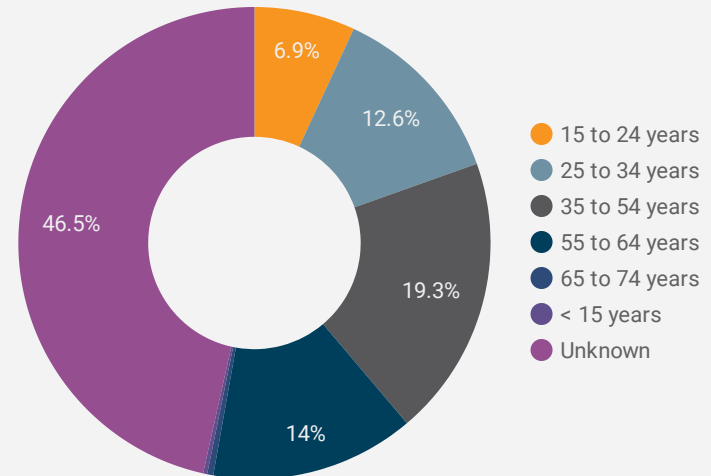

FILTER

AGE GROUP ▾

GENDER ▾

TOOL ▾

ALL WEBSITE TRAFFIC BY LOCATION

	City	Users	Pageviews ▾
1.	North Bay	167	2,481
2.	Toronto	47	449
3.	Mississauga	4	120
4.	Parry Sound	12	119
5.	West Nipissing	9	77
6.	Burlington	8	72
7.	Hamilton	9	63
8.	Huntsville	7	53
9.	London	5	53
10.	Ashburn	46	46
11.	New Tecumse...	5	45
12.	Brampton	10	37
13.	Barrie	3	35
14.	Greater Sudb...	5	34
15.	Burk's Falls	4	32
16.	Quebec City	2	31
17.	Lincoln	2	27
18.	Lome	4	24
19.	South River	3	24

1 - 80 / 80 < >

JOB-SEEKER REFERRALS

Job Postings
1,432

Employers
313

Services
1

INTERACTIONS BY TOOL

2,023

INTERACTIONS BY AGE GROUP

INTERACTIONS BY GENDER

Source:

Job search data is collected from user interactions with the job finding tools on the www.readysethired.ca.ca website. Location data is collected by Google Analytics and cannot be filtered using the age range, gender or tool filters at the top of the page.