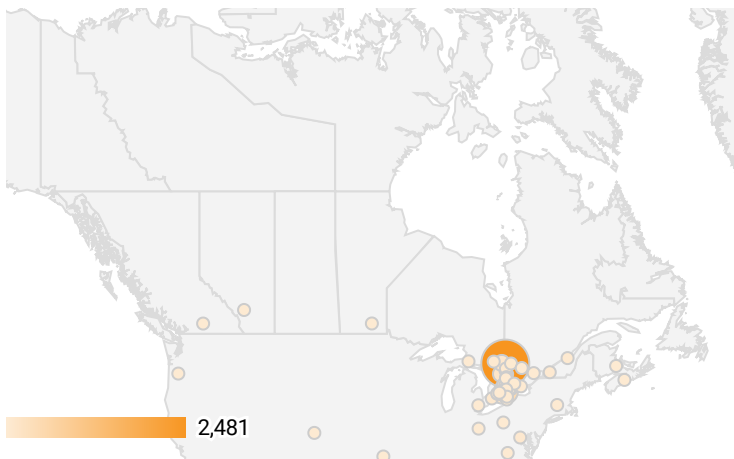

FILTER

AGE GROUP ▾

GENDER ▾

TOOL ▾

ALL WEBSITE TRAFFIC BY LOCATION

	City	Users	Pageviews ▾
1.	North Bay	167	2,481
2.	Toronto	47	449
3.	Mississauga	4	120
4.	Parry Sound	12	119
5.	West Nipissing	9	77
6.	Burlington	8	72
7.	Hamilton	9	63
8.	Huntsville	7	53
9.	London	5	53
10.	Ashburn	46	46
11.	New Tecumse...	5	45
12.	Brampton	10	37
13.	Barrie	3	35
14.	Greater Sudb...	5	34
15.	Burk's Falls	4	32
16.	Quebec City	2	31
17.	Lincoln	2	27
18.	Lome	4	24
19.	South River	3	24

1 - 80 / 80 < >

JOB-SEEKER REFERRALS

Job Postings
1,432

Employers
313

Services
1

INTERACTIONS BY TOOL

2,023

INTERACTIONS BY AGE GROUP