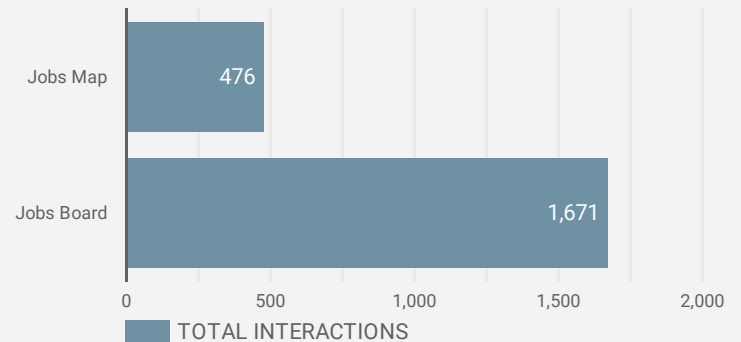

FILTER

AGE GROUP ▾

GENDER ▾

TOOL ▾

ALL WEBSITE TRAFFIC BY LOCATION

	City	Users	Pageviews ▾
1.	North Bay	197	2,813
2.	Toronto	38	296
3.	Parry Sound	12	106
4.	Brant	2	70
5.	Hamilton	5	65
6.	Bracebridge	8	57
7.	Burk's Falls	3	53
8.	Baden	1	49
9.	South River	2	45
10.	New Tecumse...	3	38
11.	Greater Sudb...	5	36
12.	Bonfield	8	32
13.	Simcoe	2	31
14.	Oakville	2	29
15.	Montreal	6	25
16.	Barrie	3	23
17.	London	5	22
18.	Chennai	3	21
19.	West Nipissing	4	21

1 - 91 / 91 < >

JOB-SEEKER REFERRALS

Job Postings
1,482

Employers
384

Services
4

INTERACTIONS BY TOOL

2,147

INTERACTIONS BY AGE GROUP

INTERACTIONS BY GENDER

Source:

Job search data is collected from user interactions with the job finding tools on the www.readysethired.ca.ca website. Location data is collected by Google Analytics and cannot be filtered using the age range, gender or tool filters at the top of the page.