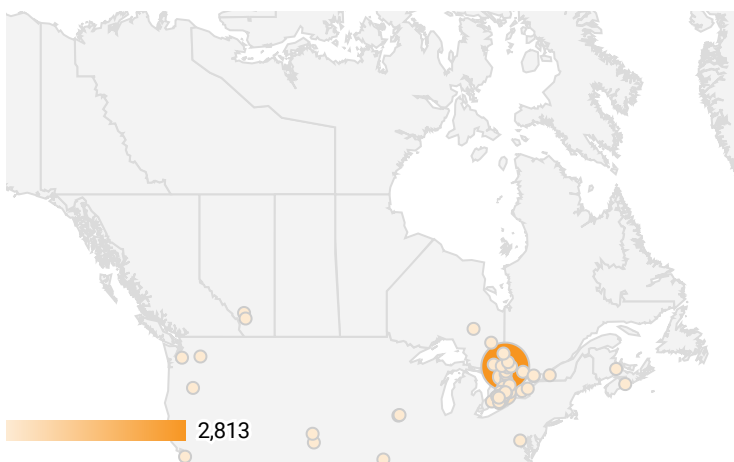

FILTER

AGE GROUP ▾

GENDER ▾

TOOL ▾

ALL WEBSITE TRAFFIC BY LOCATION

	City	Users	Pageviews ▾
1.	North Bay	197	2,813
2.	Toronto	38	296
3.	Parry Sound	12	106
4.	Brant	2	70
5.	Hamilton	5	65
6.	Bracebridge	8	57
7.	Burk's Falls	3	53
8.	Baden	1	49
9.	South River	2	45
10.	New Tecumse...	3	38
11.	Greater Sudb...	5	36
12.	Bonfield	8	32
13.	Simcoe	2	31
14.	Oakville	2	29
15.	Montreal	6	25
16.	Barrie	3	23
17.	London	5	22
18.	Chennai	3	21
19.	West Nipissing	4	21

1 - 91 / 91 < >

JOB-SEEKER REFERRALS

Job Postings
1,482

Employers
384

Services
4

INTERACTIONS BY TOOL

2,147

INTERACTIONS BY AGE GROUP