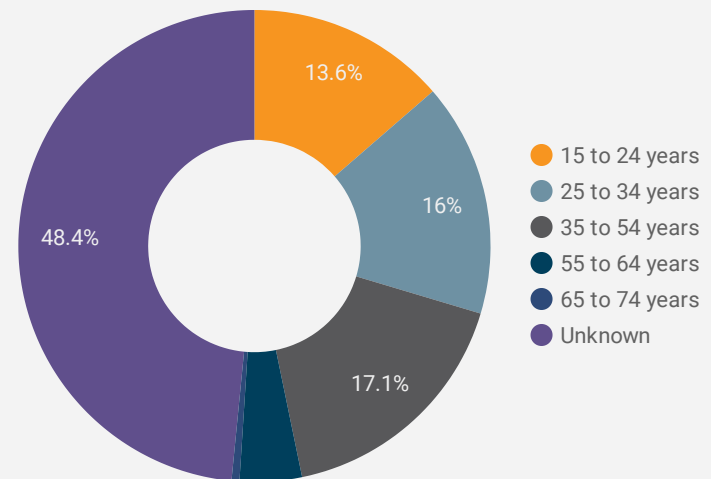

FILTER

AGE GROUP ▾

GENDER ▾

TOOL ▾

ALL WEBSITE TRAFFIC BY LOCATION

	City	Users	Pageviews ▾
1.	North Bay	197	2,813
2.	Toronto	38	296
3.	Parry Sound	12	106
4.	Brant	2	70
5.	Hamilton	5	65
6.	Bracebridge	8	57
7.	Burk's Falls	3	53
8.	Baden	1	49
9.	South River	2	45
10.	New Tecumse...	3	38
11.	Greater Sudb...	5	36
12.	Bonfield	8	32
13.	Simcoe	2	31
14.	Oakville	2	29
15.	Montreal	6	25
16.	Barrie	3	23
17.	London	5	22
18.	Chennai	3	21
19.	West Nipissing	4	21

1 - 91 / 91 < >

JOB-SEEKER REFERRALS

Job Postings
1,482

Employers
384

Services
4

INTERACTIONS BY TOOL

2,147

INTERACTIONS BY AGE GROUP

INTERACTIONS BY GENDER

Source:

Job search data is collected from user interactions with the job finding tools on the www.readysethired.ca.ca website. Location data is collected by Google Analytics and cannot be filtered using the age range, gender or tool filters at the top of the page.