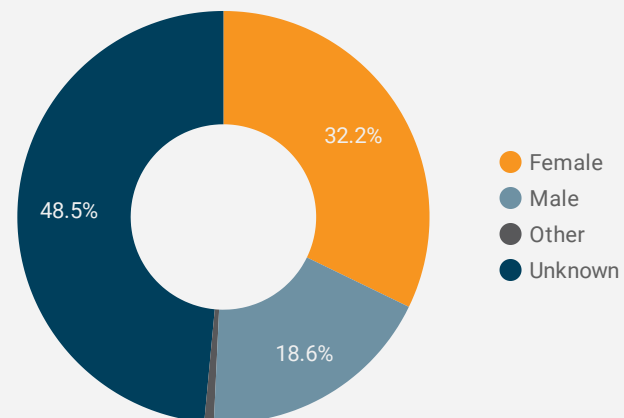

FILTER

AGE GROUP ▾

GENDER ▾

TOOL ▾

ALL WEBSITE TRAFFIC BY LOCATION

	City	Users	Pageviews ▾
1.	North Bay	197	2,813
2.	Toronto	38	296
3.	Parry Sound	12	106
4.	Brant	2	70
5.	Hamilton	5	65
6.	Bracebridge	8	57
7.	Burk's Falls	3	53
8.	Baden	1	49
9.	South River	2	45
10.	New Tecumse...	3	38
11.	Greater Sudb...	5	36
12.	Bonfield	8	32
13.	Simcoe	2	31
14.	Oakville	2	29
15.	Montreal	6	25
16.	Barrie	3	23
17.	London	5	22
18.	Chennai	3	21
19.	West Nipissing	4	21

1 - 91 / 91 < >

JOB-SEEKER REFERRALS

Job Postings
1,482

Employers
384

Services
4

INTERACTIONS BY TOOL

2,147

INTERACTIONS BY AGE GROUP

INTERACTIONS BY GENDER

Source:

Job search data is collected from user interactions with the job finding tools on the www.readysethired.ca.ca website. Location data is collected by Google Analytics and cannot be filtered using the age range, gender or tool filters at the top of the page.