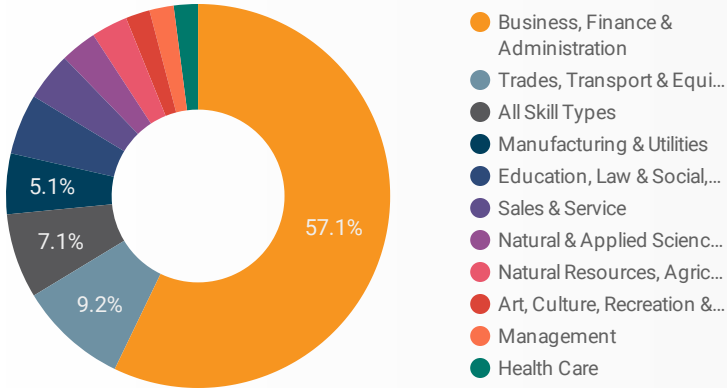

1 - 91 / 91 < >

JOB-SEEKER REFERRALS

Job Postings
1,482

Employers
384

Services
4

INTERACTIONS BY TOOL

2,147

INTERACTIONS BY AGE GROUP

FILTER

AGE GROUP ▾

GENDER ▾

TOOL ▾

INTEREST BY SKILL TYPE

INTEREST BY SKILL LEVEL

INTEREST BY JOB TYPE

INTEREST BY JOB DURATION