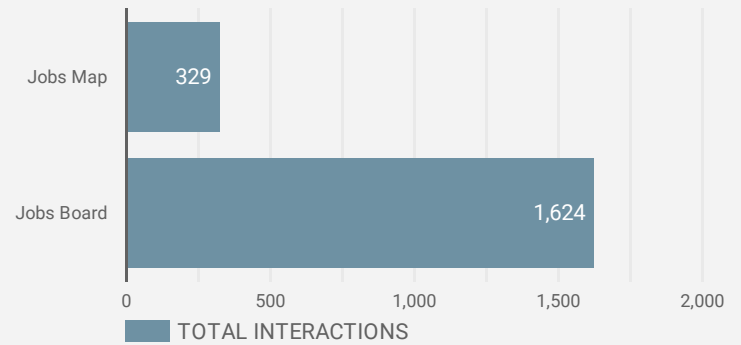

FILTER

AGE GROUP ▾

GENDER ▾

TOOL ▾

ALL WEBSITE TRAFFIC BY LOCATION

	City	Users	Pageviews ▾
1.	North Bay	181	2,578
2.	Toronto	58	411
3.	Bonfield	13	140
4.	Parry Sound	7	77
5.	London	13	56
6.	Dublin	10	48
7.	Burk's Falls	4	47
8.	Ashburn	47	47
9.	South River	7	41
10.	Kathmandu	9	39
11.	Montreal	11	37
12.	West Nipissing	4	35
13.	Windsor	1	25
14.	Burlington	2	25
15.	Doha	1	22
16.	Sao Paulo	2	21
17.	Villahermosa	1	20
18.	Hamilton	6	19
19.	Boksburg	2	17

1 - 100 / 112 < >

JOB-SEEKER REFERRALS

Job Postings
1,323

Employers
377

Services
2

INTERACTIONS BY TOOL

1,953

INTERACTIONS BY AGE GROUP

INTERACTIONS BY GENDER

Source:

Job search data is collected from user interactions with the job finding tools on the www.readysethired.ca.ca website. Location data is collected by Google Analytics and cannot be filtered using the age range, gender or tool filters at the top of the page.