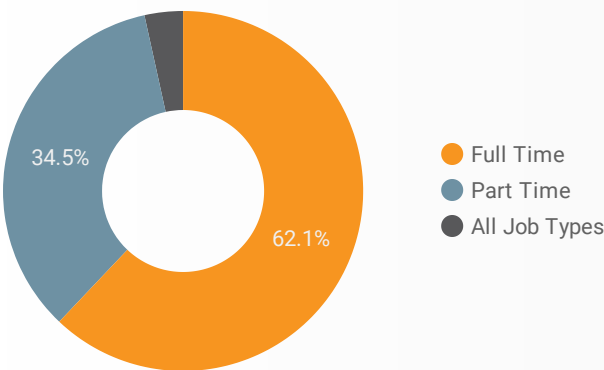

1 - 50 / 376 < >

INTEREST BY SKILL LEVEL

TOP OCCUPATIONS

4-DIGIT NOC CODE	POSTINGS ▾
Light duty cleaners	76
Administrative assistants	67
Retail salespersons	66
Other customer and information services repres...	61
Material handlers	55
Janitors, caretakers and building superintendents	41
Social and community service workers	36
General office support workers	33
Food counter attendants, kitchen helpers and rel...	28
Bakers	24
Other labourers in processing, manufacturing an...	23
Other instructors	20
Receptionists	19
Accounting and related clerks	18

1 - 50 / 164 < >

INTEREST BY JOB TYPE

INTEREST BY JOB DURATION