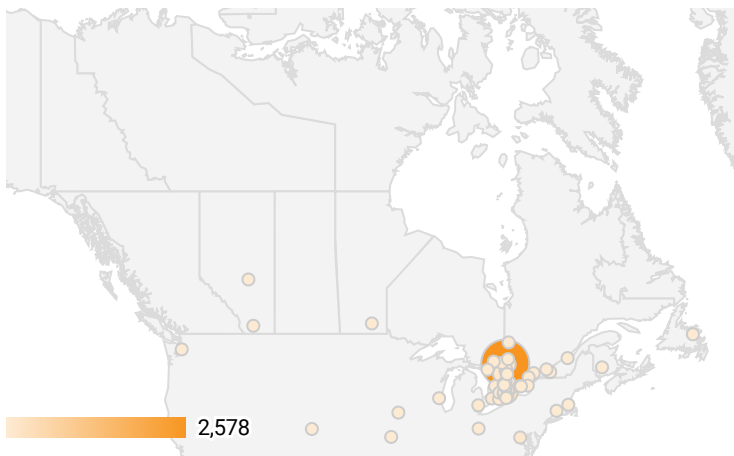

FILTER

AGE GROUP ▾

GENDER ▾

TOOL ▾

ALL WEBSITE TRAFFIC BY LOCATION

	City	Users	Pageviews ▾
1.	North Bay	181	2,578
2.	Toronto	58	411
3.	Bonfield	13	140
4.	Parry Sound	7	77
5.	London	13	56
6.	Dublin	10	48
7.	Burk's Falls	4	47
8.	Ashburn	47	47
9.	South River	7	41
10.	Kathmandu	9	39
11.	Montreal	11	37
12.	West Nipissing	4	35
13.	Windsor	1	25
14.	Burlington	2	25
15.	Doha	1	22
16.	Sao Paulo	2	21
17.	Villahermosa	1	20
18.	Hamilton	6	19
19.	Boksburg	2	17

1 - 100 / 112 < >

JOB-SEEKER REFERRALS

Job Postings
1,323

Employers
377

Services
2

INTERACTIONS BY TOOL

1,953

INTERACTIONS BY AGE GROUP