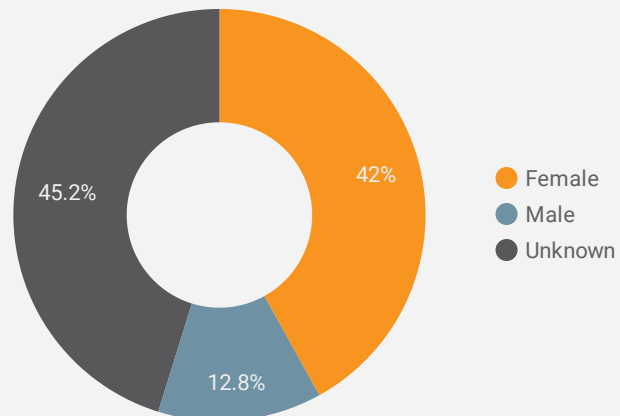

FILTER

AGE GROUP ▾

GENDER ▾

TOOL ▾

ALL WEBSITE TRAFFIC BY LOCATION

	City	Users	Pageviews ▾
1.	North Bay	181	2,578
2.	Toronto	58	411
3.	Bonfield	13	140
4.	Parry Sound	7	77
5.	London	13	56
6.	Dublin	10	48
7.	Burk's Falls	4	47
8.	Ashburn	47	47
9.	South River	7	41
10.	Kathmandu	9	39
11.	Montreal	11	37
12.	West Nipissing	4	35
13.	Windsor	1	25
14.	Burlington	2	25
15.	Doha	1	22
16.	Sao Paulo	2	21
17.	Villahermosa	1	20
18.	Hamilton	6	19
19.	Boksburg	2	17

1 - 100 / 112 < >

JOB-SEEKER REFERRALS

Job Postings
1,323

Employers
377

Services
2

INTERACTIONS BY TOOL

1,953

INTERACTIONS BY AGE GROUP

INTERACTIONS BY GENDER

Source:

Job search data is collected from user interactions with the job finding tools on the www.readysethired.ca.ca website. Location data is collected by Google Analytics and cannot be filtered using the age range, gender or tool filters at the top of the page.