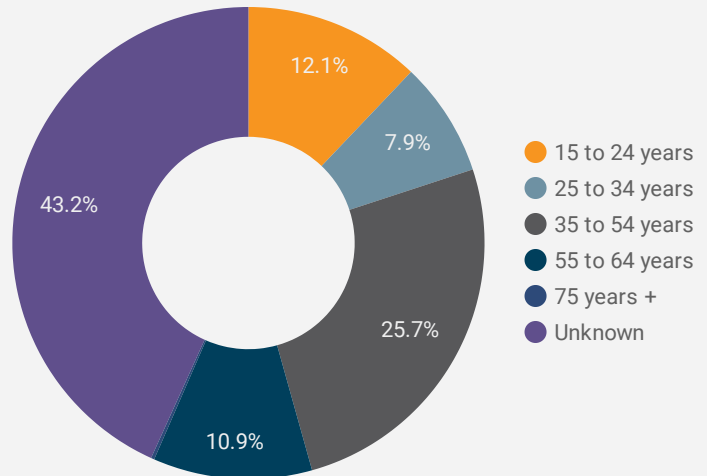

FILTER

AGE GROUP ▾

GENDER ▾

TOOL ▾

ALL WEBSITE TRAFFIC BY LOCATION

	City	Users	Pageviews ▾
1.	North Bay	181	2,578
2.	Toronto	58	411
3.	Bonfield	13	140
4.	Parry Sound	7	77
5.	London	13	56
6.	Dublin	10	48
7.	Burk's Falls	4	47
8.	Ashburn	47	47
9.	South River	7	41
10.	Kathmandu	9	39
11.	Montreal	11	37
12.	West Nipissing	4	35
13.	Windsor	1	25
14.	Burlington	2	25
15.	Doha	1	22
16.	Sao Paulo	2	21
17.	Villahermosa	1	20
18.	Hamilton	6	19
19.	Boksburg	2	17

1 - 100 / 112 < >

JOB-SEEKER REFERRALS

Job Postings
1,323

Employers
377

Services
2

INTERACTIONS BY TOOL

1,953

INTERACTIONS BY AGE GROUP

INTERACTIONS BY GENDER

Source:

Job search data is collected from user interactions with the job finding tools on the www.readysethired.ca.ca website. Location data is collected by Google Analytics and cannot be filtered using the age range, gender or tool filters at the top of the page.