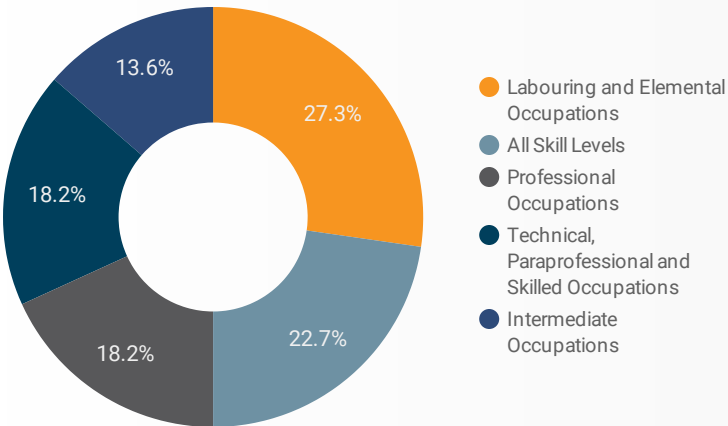

FILTER

AGE GROUP ▾

GENDER ▾

TOOL ▾

INTEREST BY SKILL TYPE

TOP EMPLOYERS & AGENCIES

EMPLOYER	POSTINGS ▾
Yes Employment Services Inc.	106
North Bay Regional Health Centre	45
Ontario Northland	26
COBS Bread	22
Crisis Centre North Bay	19
Near North District School Board	19
District of Nipissing Social Services Administr...	17
Almaguin Forest Products	16
Nipissing University	15
YMCA of Northeastern Ontario	15
Canadore College - Main Campus	15
Metro - North Bay	13
Almaguin Adult Learning Centre	13
Phoenix Building Components Inc.	12

1 - 50 / 376 < >

INTEREST BY SKILL LEVEL

TOP OCCUPATIONS

4-DIGIT NOC CODE	POSTINGS ▾
Light duty cleaners	76
Administrative assistants	67
Retail salespersons	66
Other customer and information services repres...	61
Material handlers	55
Janitors, caretakers and building superintendents	41
Social and community service workers	36
General office support workers	33
Food counter attendants, kitchen helpers and rel...	28
Bakers	24
Other labourers in processing, manufacturing an...	23
Other instructors	20
Receptionists	19
Accounting and related clerks	18