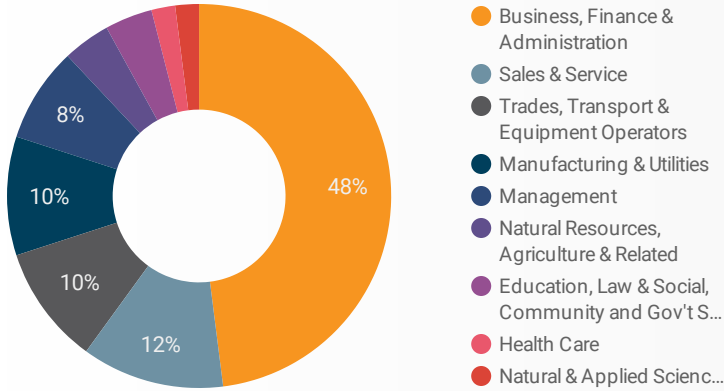

FILTER

AGE GROUP ▾

GENDER ▾

TOOL ▾

INTEREST BY SKILL TYPE