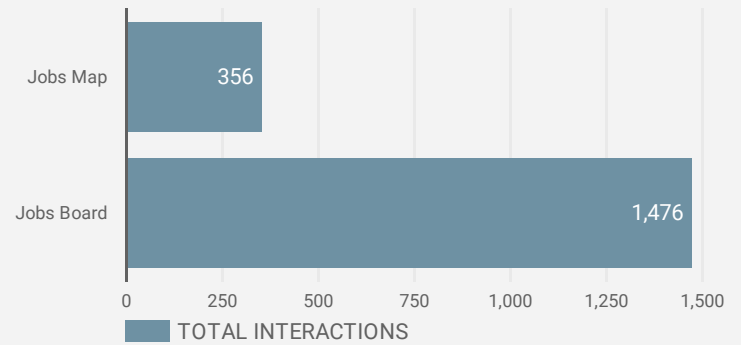

FILTER

AGE GROUP ▾

GENDER ▾

TOOL ▾

ALL WEBSITE TRAFFIC BY LOCATION

	City	Users	Pageviews ▾
1.	North Bay	141	2,458
2.	Toronto	89	402
3.	Burk's Falls	3	123
4.	Bonfield	5	85
5.	Erin	2	83
6.	Roberval	1	36
7.	Timmins	2	36
8.	Parry Sound	8	33
9.	Greater Sudb...	3	31
10.	Ottawa	6	29
11.	Dhaka	3	24
12.	Montreal	7	22
13.	Sainte-Adele	3	18
14.	West Nipissing	8	17
15.	Hamilton	2	16
16.	Kitchener	5	16
17.	Barrie	2	15
18.	Dublin	3	15
19.	Hearst	2	12

1 - 100 / 111 < >

JOB-SEEKER REFERRALS

Job Postings
1,332

Employers
378

Services
0

INTERACTIONS BY TOOL

1,832

INTERACTIONS BY AGE GROUP

INTERACTIONS BY GENDER

Source:

Job search data is collected from user interactions with the job finding tools on the www.readysethired.ca.ca website. Location data is collected by Google Analytics and cannot be filtered using the age range, gender or tool filters at the top of the page.