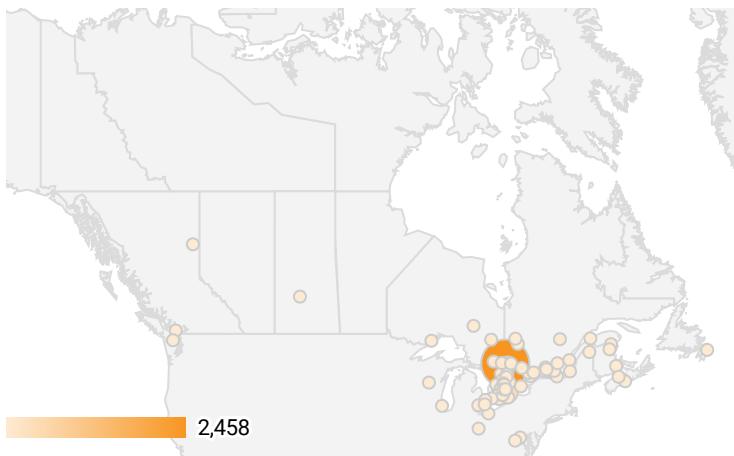

FILTER

AGE GROUP ▾

GENDER ▾

TOOL ▾

ALL WEBSITE TRAFFIC BY LOCATION

	City	Users	Pageviews ▾
1.	North Bay	141	2,458
2.	Toronto	89	402
3.	Burk's Falls	3	123
4.	Bonfield	5	85
5.	Erin	2	83
6.	Roberval	1	36
7.	Timmins	2	36
8.	Parry Sound	8	33
9.	Greater Sudb...	3	31
10.	Ottawa	6	29
11.	Dhaka	3	24
12.	Montreal	7	22
13.	Sainte-Adele	3	18
14.	West Nipissing	8	17
15.	Hamilton	2	16
16.	Kitchener	5	16
17.	Barrie	2	15
18.	Dublin	3	15
19.	Hearst	2	12

1 - 100 / 111 < >

JOB-SEEKER REFERRALS

Job Postings
1,332

Employers
378

Services
0

INTERACTIONS BY TOOL

1,832

INTERACTIONS BY AGE GROUP