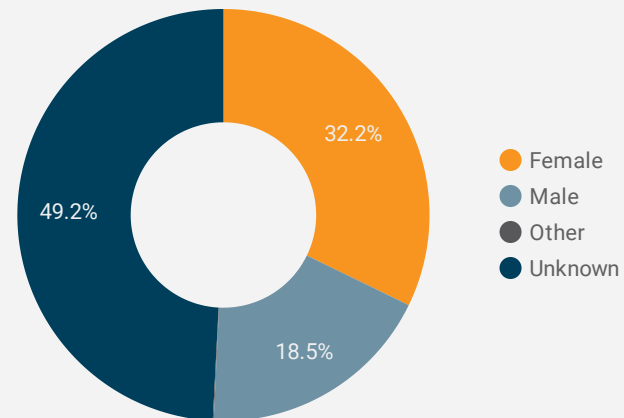

FILTER

AGE GROUP ▾

GENDER ▾

TOOL ▾

ALL WEBSITE TRAFFIC BY LOCATION

	City	Users	Pageviews ▾
1.	North Bay	141	2,458
2.	Toronto	89	402
3.	Burk's Falls	3	123
4.	Bonfield	5	85
5.	Erin	2	83
6.	Roberval	1	36
7.	Timmins	2	36
8.	Parry Sound	8	33
9.	Greater Sudb...	3	31
10.	Ottawa	6	29
11.	Dhaka	3	24
12.	Montreal	7	22
13.	Sainte-Adele	3	18
14.	West Nipissing	8	17
15.	Hamilton	2	16
16.	Kitchener	5	16
17.	Barrie	2	15
18.	Dublin	3	15
19.	Hearst	2	12

1 - 100 / 111 < >

JOB-SEEKER REFERRALS

Job Postings
1,332

Employers
378

Services
0

INTERACTIONS BY TOOL

1,832

INTERACTIONS BY AGE GROUP

INTERACTIONS BY GENDER

Source:

Job search data is collected from user interactions with the job finding tools on the www.readysethired.ca.ca website. Location data is collected by Google Analytics and cannot be filtered using the age range, gender or tool filters at the top of the page.