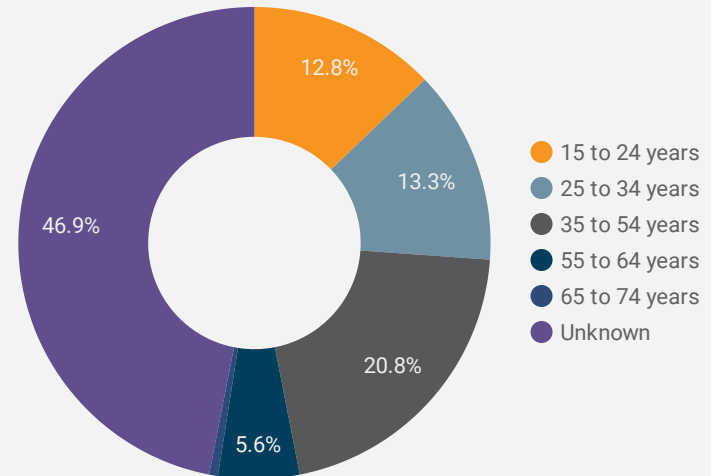

FILTER

AGE GROUP ▾

GENDER ▾

TOOL ▾

ALL WEBSITE TRAFFIC BY LOCATION

	City	Users	Pageviews ▾
1.	North Bay	141	2,458
2.	Toronto	89	402
3.	Burk's Falls	3	123
4.	Bonfield	5	85
5.	Erin	2	83
6.	Roberval	1	36
7.	Timmins	2	36
8.	Parry Sound	8	33
9.	Greater Sudb...	3	31
10.	Ottawa	6	29
11.	Dhaka	3	24
12.	Montreal	7	22
13.	Sainte-Adele	3	18
14.	West Nipissing	8	17
15.	Hamilton	2	16
16.	Kitchener	5	16
17.	Barrie	2	15
18.	Dublin	3	15
19.	Hearst	2	12

1 - 100 / 111 < >

JOB-SEEKER REFERRALS

Job Postings
1,332

Employers
378

Services
0

INTERACTIONS BY TOOL

1,832

INTERACTIONS BY AGE GROUP

INTERACTIONS BY GENDER

Source:

Job search data is collected from user interactions with the job finding tools on the www.readysethired.ca.ca website. Location data is collected by Google Analytics and cannot be filtered using the age range, gender or tool filters at the top of the page.