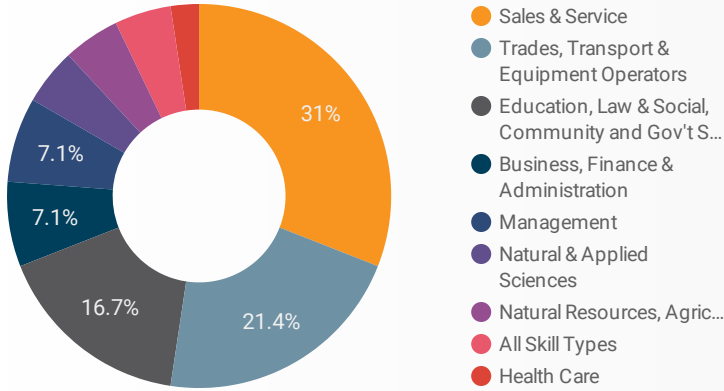

1 - 100 / 111 < >

JOB-SEEKER REFERRALS

Job Postings
1,332

Employers
378

Services
0

INTERACTIONS BY TOOL

1,832

INTERACTIONS BY AGE GROUP

This Employment Ontario service is funded in part by the Government of Canada and the Government of Ontario.

Ce service Emploi Ontario est financé en partie par le gouvernement du Canada et le gouvernement de l'Ontario.

FILTER

AGE GROUP ▾

GENDER ▾

TOOL ▾

INTEREST BY SKILL TYPE

INTEREST BY SKILL LEVEL

INTEREST BY JOB TYPE

INTEREST BY JOB DURATION