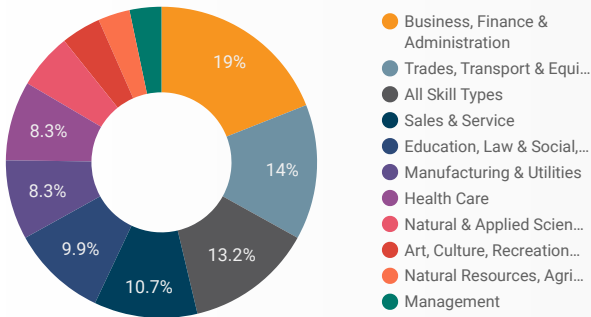

1 - 100 / 184

JOB-SEEKER REFERRALS

Job Postings
2,079

Employers
360

Services

INTERACTIONS BY TOOL

3,302

INTERACTIONS BY AGE GROUP

FILTER

AGE GROUP

GENDER

TOOL

INTEREST BY SKILL TYPE

INTEREST BY SKILL LEVEL

INTEREST BY JOB TYPE

INTEREST BY JOB DURATION