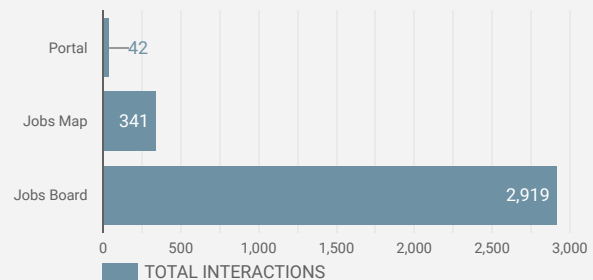

FILTER

AGE GROUP

GENDER

TOOL

ALL WEBSITE TRAFFIC BY LOCATION

City	Users	Pageviews
1. North Bay	213	3,595
2. Toronto	103	772
3. South River	8	151
4. Ottawa	12	100
5. Burk's Falls	5	94
6. Montreal	17	80
7. Gravenhurst	5	72
8. Parry Sound	10	62
9. Markham	5	61
10. London	16	59
11. Casablanca	9	52
12. New Tecums...	4	50
13. Mississauga	9	49
14. Timmins	1	39
15. Hamilton	10	35
16. Mumbai	7	33
17. Noida	12	31
18. Strong	4	30
19. Saint-Felicien	2	28

1 - 100 / 184

JOB-SEEKER REFERRALS

Job Postings
2,079

Employers
360

Services

INTERACTIONS BY TOOL

3,302

INTERACTIONS BY AGE GROUP

INTERACTIONS BY GENDER

Source:

Job search data is collected from user interactions with the job finding tools on the www.readysethired.ca.ca website. Location data is collected by Google Analytics and cannot be filtered using the age range, gender or tool filters at the top of the page.