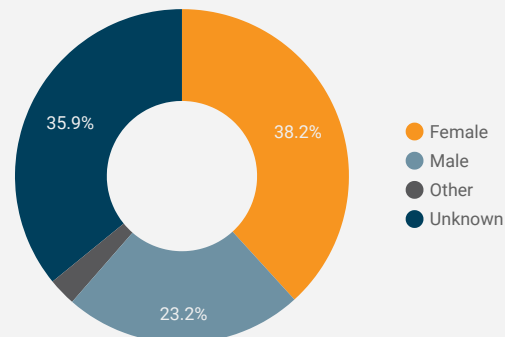

FILTER

AGE GROUP

GENDER

TOOL

ALL WEBSITE TRAFFIC BY LOCATION

City	Users	Pageviews
1. North Bay	213	3,595
2. Toronto	103	772
3. South River	8	151
4. Ottawa	12	100
5. Burk's Falls	5	94
6. Montreal	17	80
7. Gravenhurst	5	72
8. Parry Sound	10	62
9. Markham	5	61
10. London	16	59
11. Casablanca	9	52
12. New Tecums...	4	50
13. Mississauga	9	49
14. Timmins	1	39
15. Hamilton	10	35
16. Mumbai	7	33
17. Noida	12	31
18. Strong	4	30
19. Saint-Felicien	2	28

1 - 100 / 184

JOB-SEEKER REFERRALS

Job Postings
2,079

Employers
360

Services

INTERACTIONS BY TOOL

3,302

INTERACTIONS BY AGE GROUP

INTERACTIONS BY GENDER

Source:

Job search data is collected from user interactions with the job finding tools on the www.readysethired.ca.ca website. Location data is collected by Google Analytics and cannot be filtered using the age range, gender or tool filters at the top of the page.