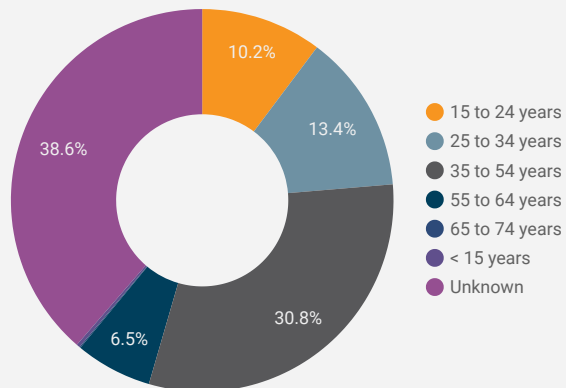

FILTER

AGE GROUP

GENDER

TOOL

ALL WEBSITE TRAFFIC BY LOCATION

City	Users	Pageviews
1. North Bay	213	3,595
2. Toronto	103	772
3. South River	8	151
4. Ottawa	12	100
5. Burk's Falls	5	94
6. Montreal	17	80
7. Gravenhurst	5	72
8. Parry Sound	10	62
9. Markham	5	61
10. London	16	59
11. Casablanca	9	52
12. New Tecums...	4	50
13. Mississauga	9	49
14. Timmins	1	39
15. Hamilton	10	35
16. Mumbai	7	33
17. Noida	12	31
18. Strong	4	30
19. Saint-Felicien	2	28

1 - 100 / 184

JOB-SEEKER REFERRALS

Job Postings
2,079

Employers
360

Services

INTERACTIONS BY TOOL

3,302

INTERACTIONS BY AGE GROUP

INTERACTIONS BY GENDER

Source:

Job search data is collected from user interactions with the job finding tools on the www.readysethired.ca.ca website. Location data is collected by Google Analytics and cannot be filtered using the age range, gender or tool filters at the top of the page.