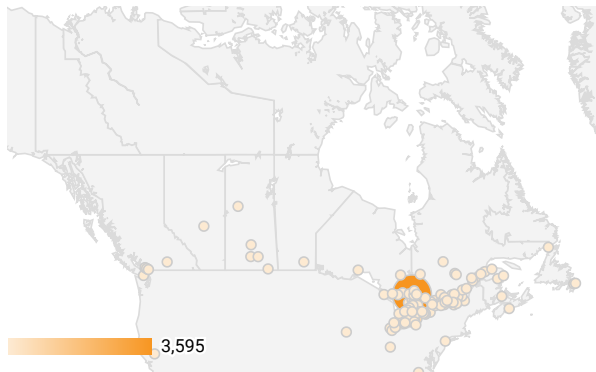

FILTER

AGE GROUP

GENDER

TOOL

ALL WEBSITE TRAFFIC BY LOCATION

City	Users	Pageviews
1. North Bay	213	3,595
2. Toronto	103	772
3. South River	8	151
4. Ottawa	12	100
5. Burk's Falls	5	94
6. Montreal	17	80
7. Gravenhurst	5	72
8. Parry Sound	10	62
9. Markham	5	61
10. London	16	59
11. Casablanca	9	52
12. New Tecums...	4	50
13. Mississauga	9	49
14. Timmins	1	39
15. Hamilton	10	35
16. Mumbai	7	33
17. Noida	12	31
18. Strong	4	30
19. Saint-Felicien	2	28

1 - 100 / 184

JOB-SEEKER REFERRALS

Job Postings
2,079

Employers
360

Services

INTERACTIONS BY TOOL

3,302

INTERACTIONS BY AGE GROUP